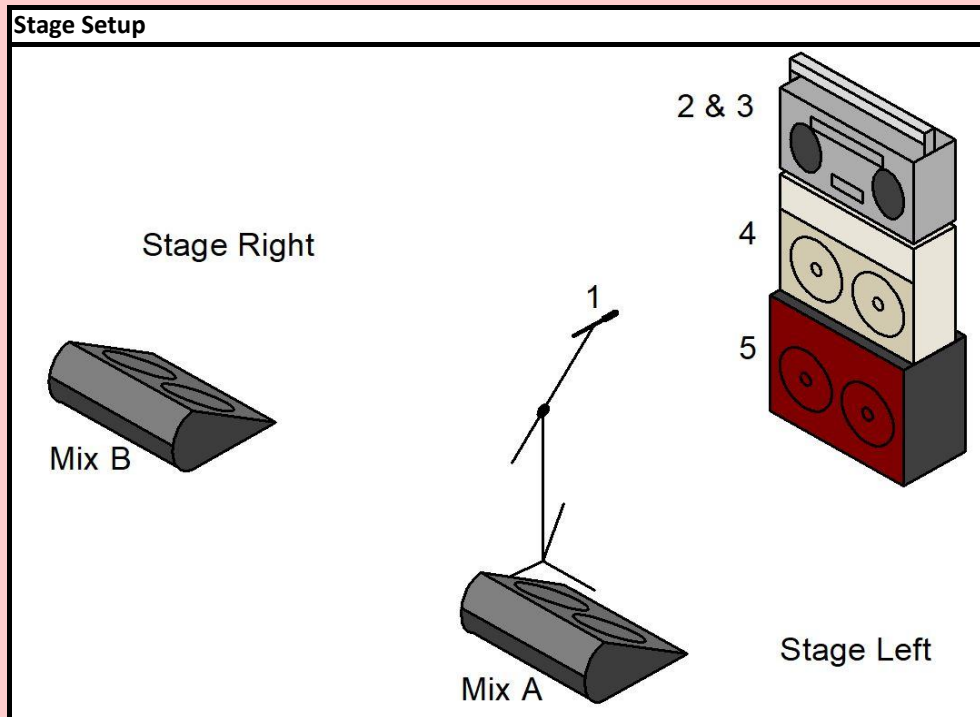

TECH RIDER - FLUFF

Band	Name	Contact
fluff	Ollie Andrews	07842 835616 / fluff.band99@gmail.com

I/O	Element	Requirements
1	Vocal	Extra Length XLR Line (Own SM57 Mic Provided)
2	Snare	XLR Line
3	Kick	XLR Line
4	Guitar Combo	XLR Line and Instrument Mic
5	Bass Cab / Head	XLR Line and Kick / Bass Mic OR DI (Mic'ing preferred)

Mix	Location	Mix - If only one mix is available, use 'Mix A' across all.
A	Vocal Monitor	Kick, Snare, Vocal
B	Other Moitors	Kick, Snare, Bass, Guitar

Notes
<p>Fluff is a one man band with a boombox for a drummer. Boombox tracks consist of snare and kick hits with occasional synth across both channels. All levels are limited to MP3 volume. (Do not gate the drum tracks as some songs have quiet parts so a gate would eat in at them).</p> <p>Slight reverb / delay on vocals if possible, feel free to dub send to taste haha!</p> <p>Open to using donor backline if necessary, however using own equipment is preferred due to the lack of new variables when troubleshooting on the fly.</p>